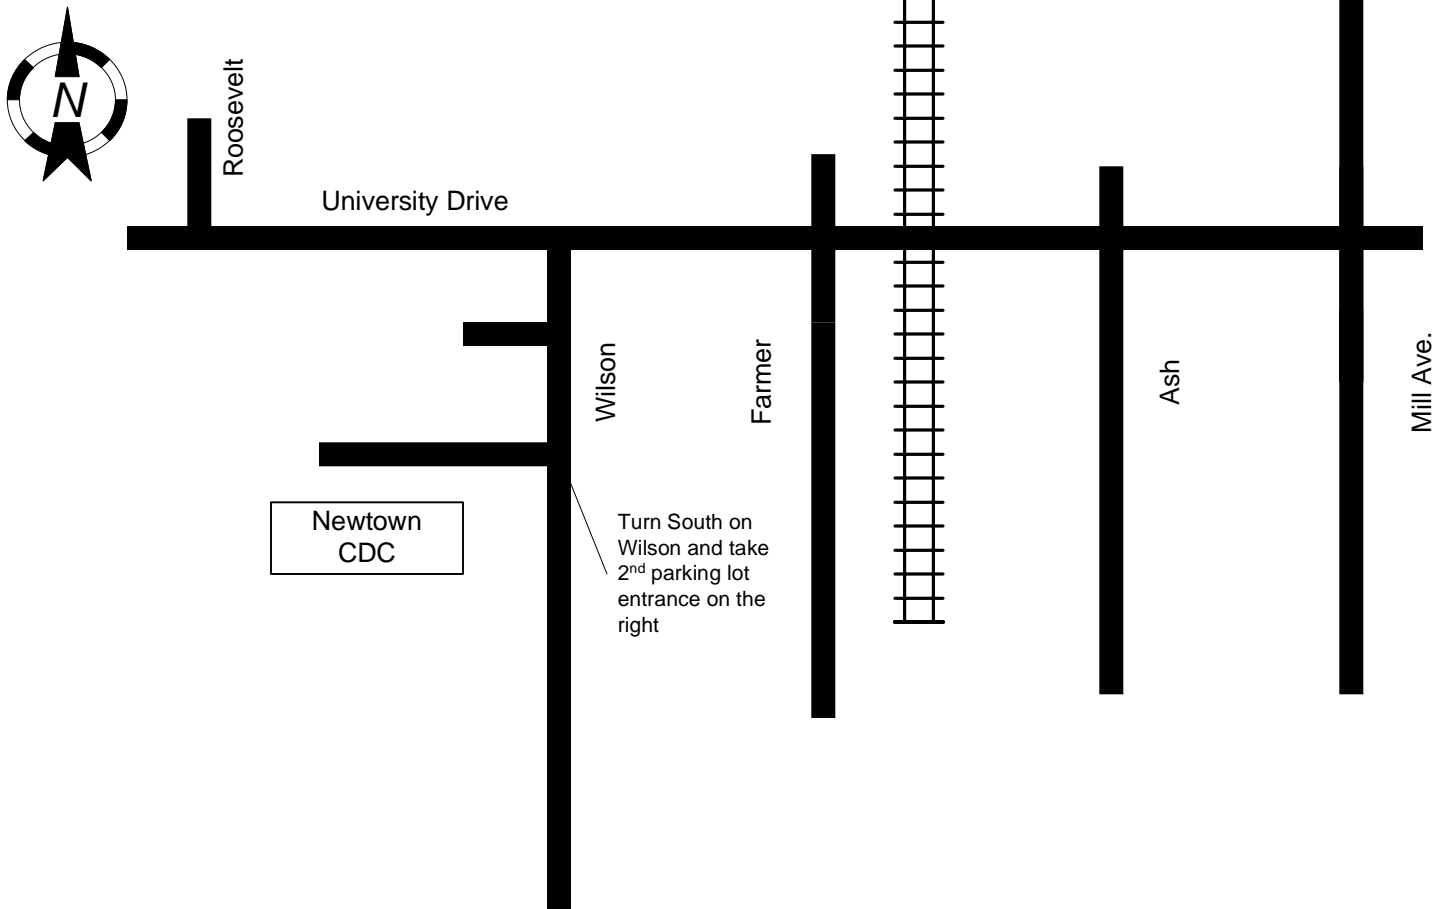

**Directions to Newtown Community Development Corporation  
511 W. University Dr. #4 - Tempe, AZ 85281  
(480) 517-1589**

From Mill Avenue: go west on University past railroad tracks, past Farmer, turn left at next street - Wilson. Turn right into second parking lot entrance on the right.

From 202: Exit on Priest, go south to University, turn left (east). Go past Hardy (next light). Go past Oregano's (on the right) and turn right at the next street - Wilson. Turn right into second parking lot entrance on the right.